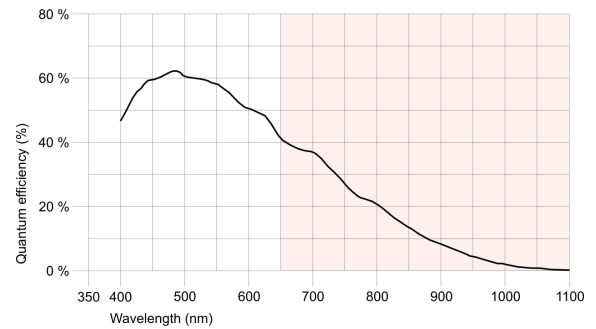

### Sensor

Sensor Technology	CMOS Mono
Manufacturer	Aptina
Resolution (h x v)	2560 x 1920
Color depth (sensor)	12 bit
Color depth (camera)	12 bit
Pixel Class	5 MP
Sensor Size	1/2"
Shutter	Rolling shutter/Global start shutter
max. fps in Freerun Mode	15.2
Binning Modes	Color
Subsampling Modes	Color
Sensor Model	MT9P031STM
Pixel size	2.2 $\mu$ m
Optical Size	5.632 mm x 4.224 mm