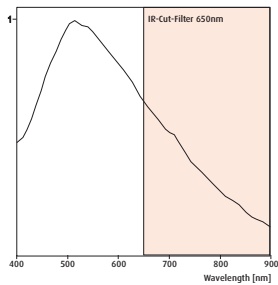

Sensor characteristics UI-2410-M

UI-2410-C

Screw-mounted Micro Sub-D connector for USB, Trigger and Digital-Out

Conventional USB Mini-B connector

Dimensions: uEye® CCD models without memory.
The depth of the memory models housing is +7mm

The characteristics at a glance

Interface	USB 2.0
Sensor Technology	CCD (Sony)
Model description (color)	UI-2410-C
Model description (Mono)	UI-2410-M
Resolution (h x v)	640 x 480
Resolution Category / Pixel Class	VGA
Sensor size	1/3"
Shutter	Global
max. fps in Freerun Mode at full resolution	75 fps
max. fps in SW Trigger Mode at 1 ms exposure	66 fps
Exposuretime in Freerun Mode	40 µs - 640 ms
Exposuretime in Trigger Mode	40 µs - 10 min
AOI Modes	H + V ²
AOI with 320 x 240 Pixels (CIF)	111 fps
Subsampling Modes	-
Subsampling Factors	-
Resolution, fps	-
Binning Modes	V ² (Mono)
Binning Method	V: Sum
Binning Factors	x2, x4
Resolution, fps	640 x 240, 133 fps 640 x 120, 215 fps
Mono: Maximum Gain	18x
Farbe: Maximum Gain RGB/Master	4x /12x
Additional Gain Boost with Factor	2x (Mono)
Sensor Model	ICX424
Pixel Clock	5 - 30 MHz
Pixelpitch in µm	7,4
Full Well Capacity	24.000 e-
Optical Size	4,74 x 3,55 mm
Aspect Ratio	4:3
Exact Real Diagonal	5,9 mm, 1/2,7"
Current consumption at 5 V	170 - 230 mA