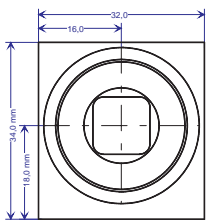

Sensor characteristics UI-2410-M

UI-2410-C

Screw-mounted Micro Sub-D connector for USB, Trigger and Digital-Out

Conventional USB Mini-B connector

Dimensions: uEye® CCD models without memory.
The depth of the memory models housing is +7mm

The characteristics at a glance

Interface	USB 2.0
Sensor Technology	CCD (Sony)
Model description (color)	UI-2410-C
Model description (Mono)	UI-2410-M
Resolution (h x v)	640 x 480
Resolution Category / Pixel Class	VGA
Sensor size	1/3"
Shutter	Global
max. fps in Freerun Mode at full resolution	75 fps
max. fps in SW Trigger Mode at 1 ms exposure	66 fps
Exposuretime in Freerun Mode	40 µs - 640 ms
Exposuretime in Trigger Mode	40 µs - 10 min
AOI Modes	H + V ²
AOI with 320 x 240 Pixels (CIF)	111 fps
Subsampling Modes	-
Subsampling Factors	-
Resolution, fps	-
Binning Modes	V ² (Mono)
Binning Method	V: Sum
Binning Factors	x2, x4
Resolution, fps	640 x 240, 133 fps 640 x 120, 215 fps
Mono: Maximum Gain	18x
Farbe: Maximum Gain RGB/Master	4x /12x
Additional Gain Boost with Factor	2x (Mono)
Sensor Model	ICX424
Pixel Clock	5 - 30 MHz
Pixelpitch in µm	7,4
Full Well Capacity	24.000 e-
Optical Size	4,74 x 3,55 mm
Aspect Ratio	4:3
Exact Real Diagonal	5,9 mm, 1/2,7"
Current consumption at 5 V	170 - 230 mA