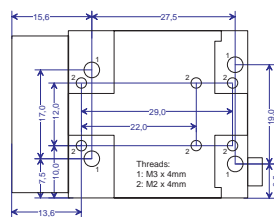

Sensor characteristics UI-2410-M

UI-2410-C

Screw-mounted Micro Sub-D connector for USB, Trigger and Digital-Out

Conventional USB Mini-B connector

Dimensions: uEye® CCD models without memory.
The depth of the memory models housing is +7mm

The characteristics at a glance

Interface	USB 2.0
Sensor Technology	CCD (Sony)
Model description (color)	UI-2410-C
Model description (Mono)	UI-2410-M
Resolution (h x v)	640 x 480
Resolution Category / Pixel Class	VGA
Sensor size	1/3"
Shutter	Global
max. fps in Freerun Mode at full resolution	75 fps
max. fps in SW Trigger Mode at 1 ms exposure	66 fps
Exposuretime in Freerun Mode	40 µs - 640 ms
Exposuretime in Trigger Mode	40 µs - 10 min
AOI Modes	H + V ²
AOI with 320 x 240 Pixels (CIF)	111 fps
Subsampling Modes	-
Subsampling Factors	-
Resolution, fps	-
Binning Modes	V ² (Mono)
Binning Method	V: Sum
Binning Factors	x2, x4
Resolution, fps	640 x 240, 133 fps 640 x 120, 215 fps
Mono: Maximum Gain	18x
Farbe: Maximum Gain RGB/Master	4x /12x
Additional Gain Boost with Factor	2x (Mono)
Sensor Model	ICX424
Pixel Clock	5 - 30 MHz
Pixelpitch in µm	7,4
Full Well Capacity	24.000 e-
Optical Size	4,74 x 3,55 mm
Aspect Ratio	4:3
Exact Real Diagonal	5,9 mm, 1/2,7"
Current consumption at 5 V	170 - 230 mA