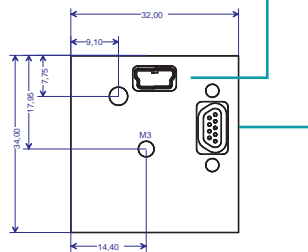

Sensor characteristics UI-2410-M

UI-2410-C

Screw-mounted Micro Sub-D connector for USB, Trigger and Digital-Out

Conventional USB Mini-B connector

Dimensions: uEye® CCD models without memory.
The depth of the memory models housing is +7mm

The characteristics at a glance

Interface	USB 2.0
Sensor Technology	CCD (Sony)
Model description (color)	UI-2410-C
Model description (Mono)	UI-2410-M
Resolution (h x v)	640 x 480
Resolution Category / Pixel Class	VGA
Sensor size	1/3"
Shutter	Global
max. fps in Freerun Mode at full resolution	75 fps
max. fps in SW Trigger Mode at 1 ms exposure	66 fps
Exposuretime in Freerun Mode	40 µs - 640 ms
Exposuretime in Trigger Mode	40 µs - 10 min
AOI Modes	H + V ²
AOI with 320 x 240 Pixels (CIF)	111 fps
Subsampling Modes	-
Subsampling Factors	-
Resolution, fps	-
Binning Modes	V ² (Mono)
Binning Method	V: Sum
Binning Factors	x2, x4
Resolution, fps	640 x 240, 133 fps 640 x 120, 215 fps
Mono: Maximum Gain	18x
Farbe: Maximum Gain RGB/Master	4x /12x
Additional Gain Boost with Factor	2x (Mono)
Sensor Model	ICX424
Pixel Clock	5 - 30 MHz
Pixelpitch in µm	7,4
Full Well Capacity	24.000 e-
Optical Size	4,74 x 3,55 mm
Aspect Ratio	4:3
Exact Real Diagonal	5,9 mm, 1/2,7"
Current consumption at 5 V	170 - 230 mA