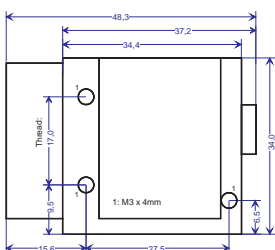

Sensor characteristics UI-2410-M

UI-2410-C

Screw-mounted Micro Sub-D connector for USB, Trigger and Digital-Out

Conventional USB Mini-B connector

Dimensions: uEye® CCD models without memory.
The depth of the memory models housing is +7mm

The characteristics at a glance

Interface	USB 2.0
Sensor Technology	CCD (Sony)
Model description (color)	UI-2410-C
Model description (Mono)	UI-2410-M
Resolution (h x v)	640 x 480
Resolution Category / Pixel Class	VGA
Sensor size	1/3"
Shutter	Global
max. fps in Freerun Mode at full resolution	75 fps
max. fps in SW Trigger Mode at 1 ms exposure	66 fps
Exposuretime in Freerun Mode	40 µs - 640 ms
Exposuretime in Trigger Mode	40 µs - 10 min
AOI Modes	H + V ²
AOI with 320 x 240 Pixels (CIF)	111 fps
Subsampling Modes	-
Subsampling Factors	-
Resolution, fps	-
Binning Modes	V ² (Mono)
Binning Method	V: Sum
Binning Factors	x2, x4
Resolution, fps	640 x 240, 133 fps 640 x 120, 215 fps
Mono: Maximum Gain	18x
Farbe: Maximum Gain RGB/Master	4x /12x
Additional Gain Boost with Factor	2x (Mono)
Sensor Model	ICX424
Pixel Clock	5 - 30 MHz
Pixelpitch in µm	7,4
Full Well Capacity	24.000 e-
Optical Size	4,74 x 3,55 mm
Aspect Ratio	4:3
Exact Real Diagonal	5,9 mm, 1/2,7"
Current consumption at 5 V	170 - 230 mA