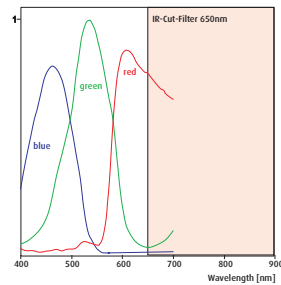

Sensor characteristics UI-2410-M

UI-2410-C

Screw-mounted Micro Sub-D connector for USB, Trigger and Digital-Out

Conventional USB Mini-B connector

Dimensions: uEye® CCD models without memory.
The depth of the memory models housing is +7mm

The characteristics at a glance

Interface	USB 2.0
Sensor Technology	CCD (Sony)
Model description (color)	UI-2410-C
Model description (Mono)	UI-2410-M
Resolution (h x v)	640 x 480
Resolution Category / Pixel Class	VGA
Sensor size	1/3"
Shutter	Global
max. fps in Freerun Mode at full resolution	75 fps
max. fps in SW Trigger Mode at 1 ms exposure	66 fps
Exposuretime in Freerun Mode	40 µs - 640 ms
Exposuretime in Trigger Mode	40 µs - 10 min
AOI Modes	H + V ²
AOI with 320 x 240 Pixels (CIF)	111 fps
Subsampling Modes	-
Subsampling Factors	-
Resolution, fps	-
Binning Modes	V ² (Mono)
Binning Method	V: Sum
Binning Factors	x2, x4
Resolution, fps	640 x 240, 133 fps 640 x 120, 215 fps
Mono: Maximum Gain	18x
Farbe: Maximum Gain RGB/Master	4x /12x
Additional Gain Boost with Factor	2x (Mono)
Sensor Model	ICX424
Pixel Clock	5 - 30 MHz
Pixelpitch in µm	7,4
Full Well Capacity	24.000 e-
Optical Size	4,74 x 3,55 mm
Aspect Ratio	4:3
Exact Real Diagonal	5,9 mm, 1/2,7"
Current consumption at 5 V	170 - 230 mA