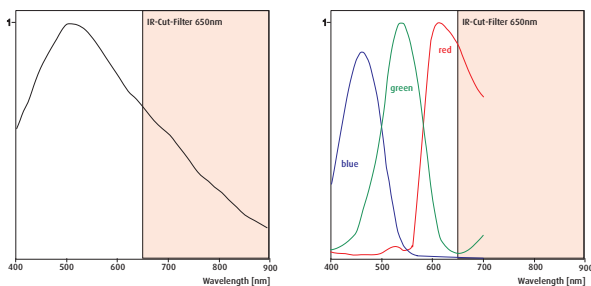

Sensor Characteristics UI-6230SE-M

UI-6230SE-C