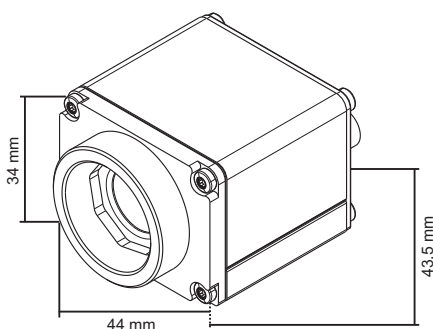

Sensor Characteristics UI-6230SE-M

UI-6230SE-C

Dimensions GigE uEye SE CCD-Model

Interface  
Sensor Technology  
Model description (color)  
Model description (Mono)  
Resolution (h x v)  
Resolution Category / Pixel Class